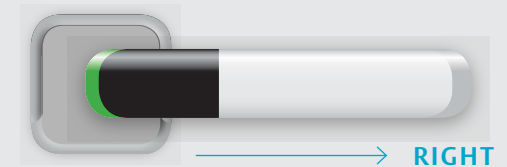

Right Handle Versions »

European Version