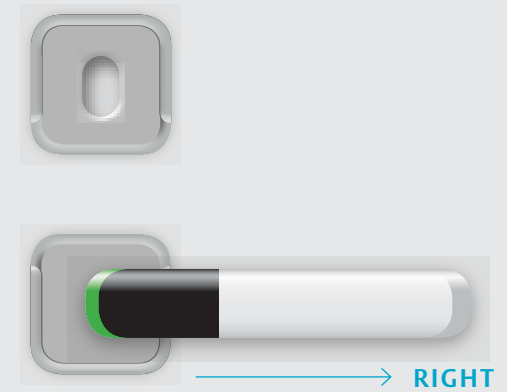

Scandinavian Version

© Images: All rights reserved by ASSA ABLOY.
We reserve the right to make technical modifications.
Version: FLYER Aperio H100 Left Right handle 05 2017 ENG UK

ASSA ABLOY