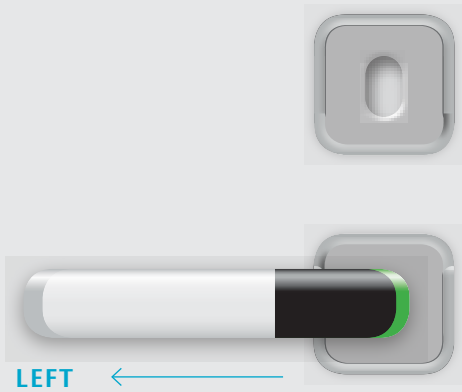

Scandinavian Version